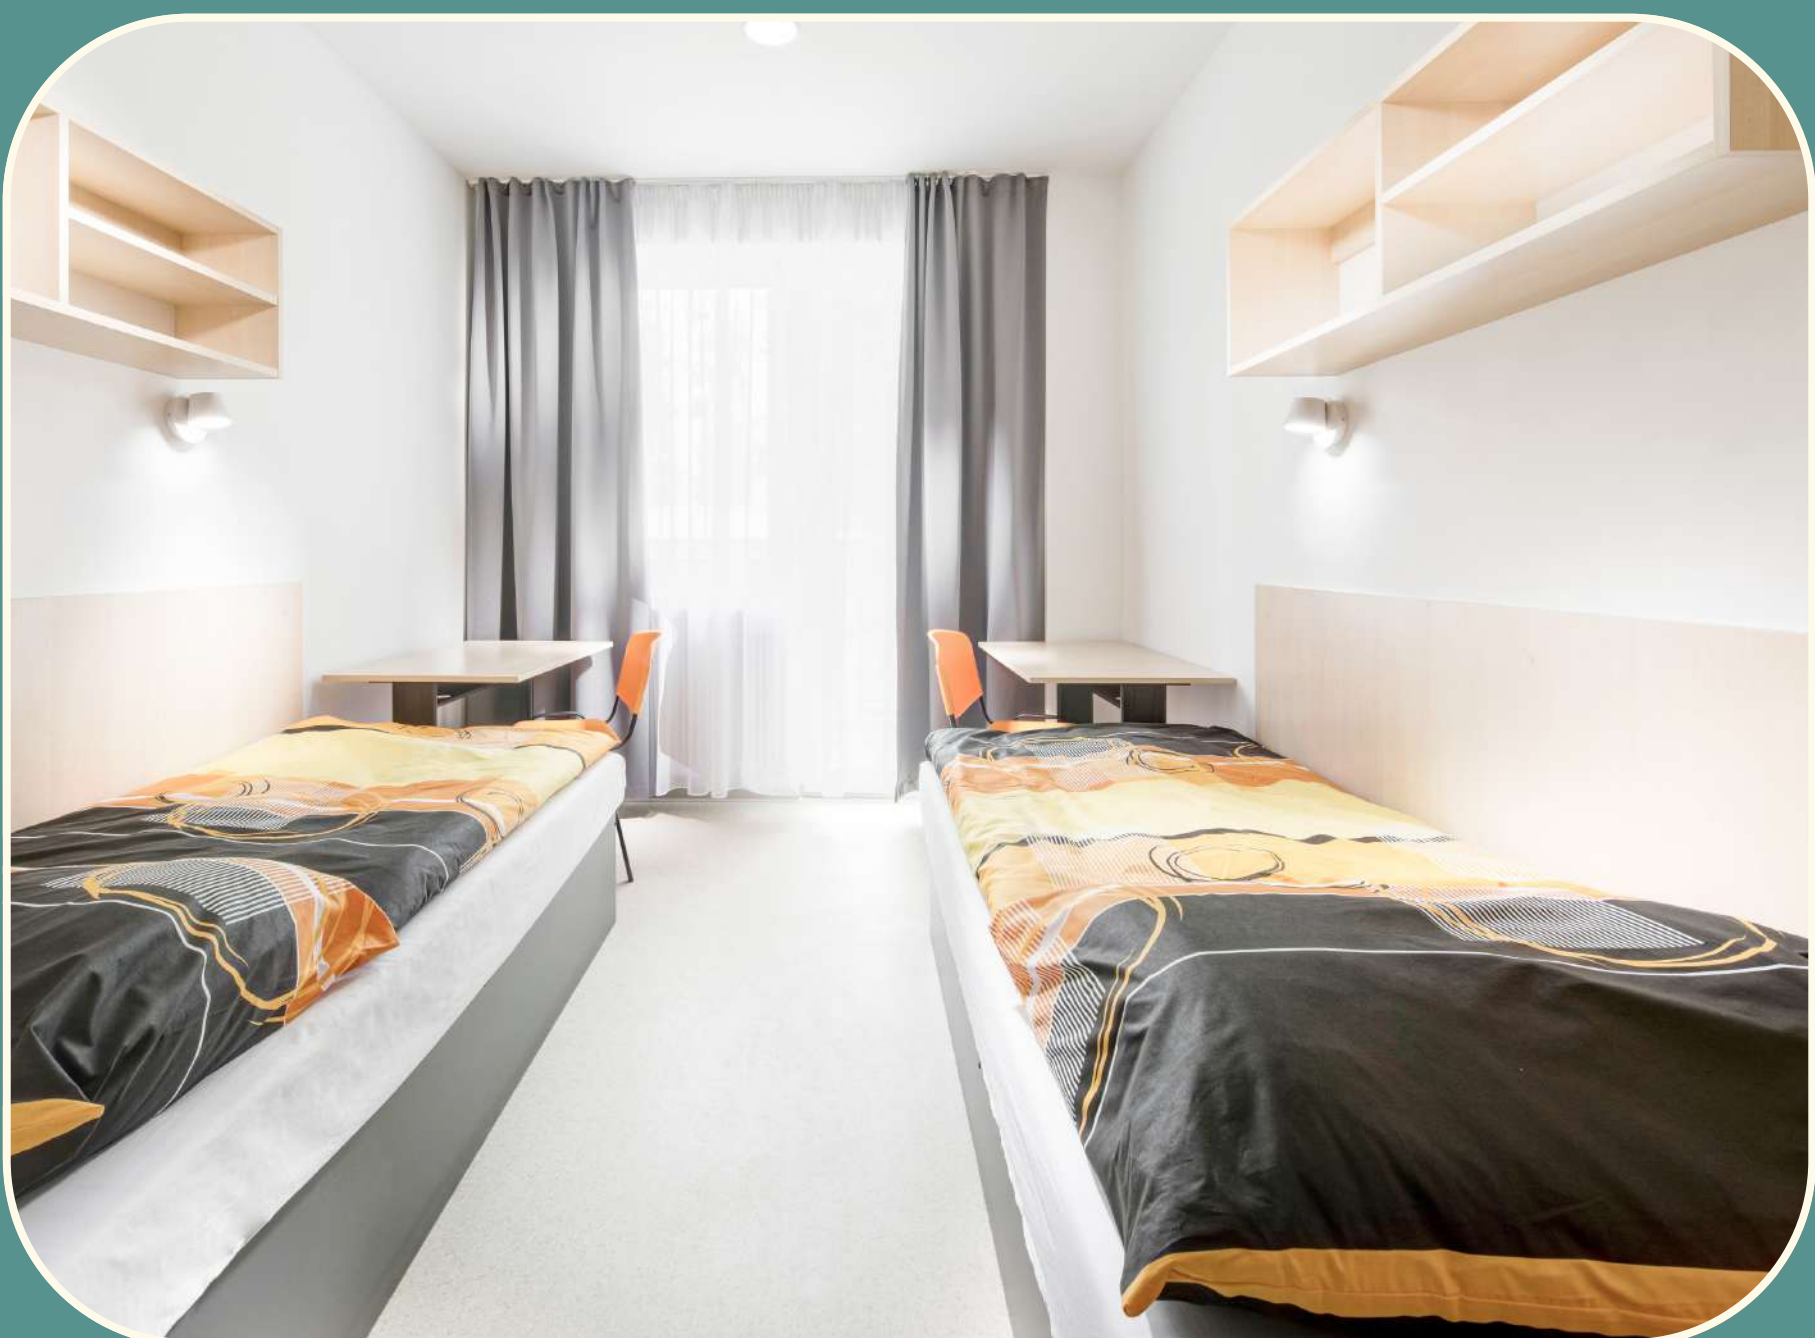

Dorm room for rent in Prague

Hostel services

- 24-hour security of the building
- 2 food and stationery outlets
- restaurant
- laundry service (extra charge)
- internet café
- wifi (extra charge)
- paid secured parking

Charges

- from **9 580 CZK** / bed and month (in double room)
- price is valid for min. length of stay 3 months and VAT inclusive

Address

Slévačská 774/1, 190 00 Prague 9
Metro route B - station Hloubětín
Tram lines No. 19 and 25
Night tram lines No. 92 and 94