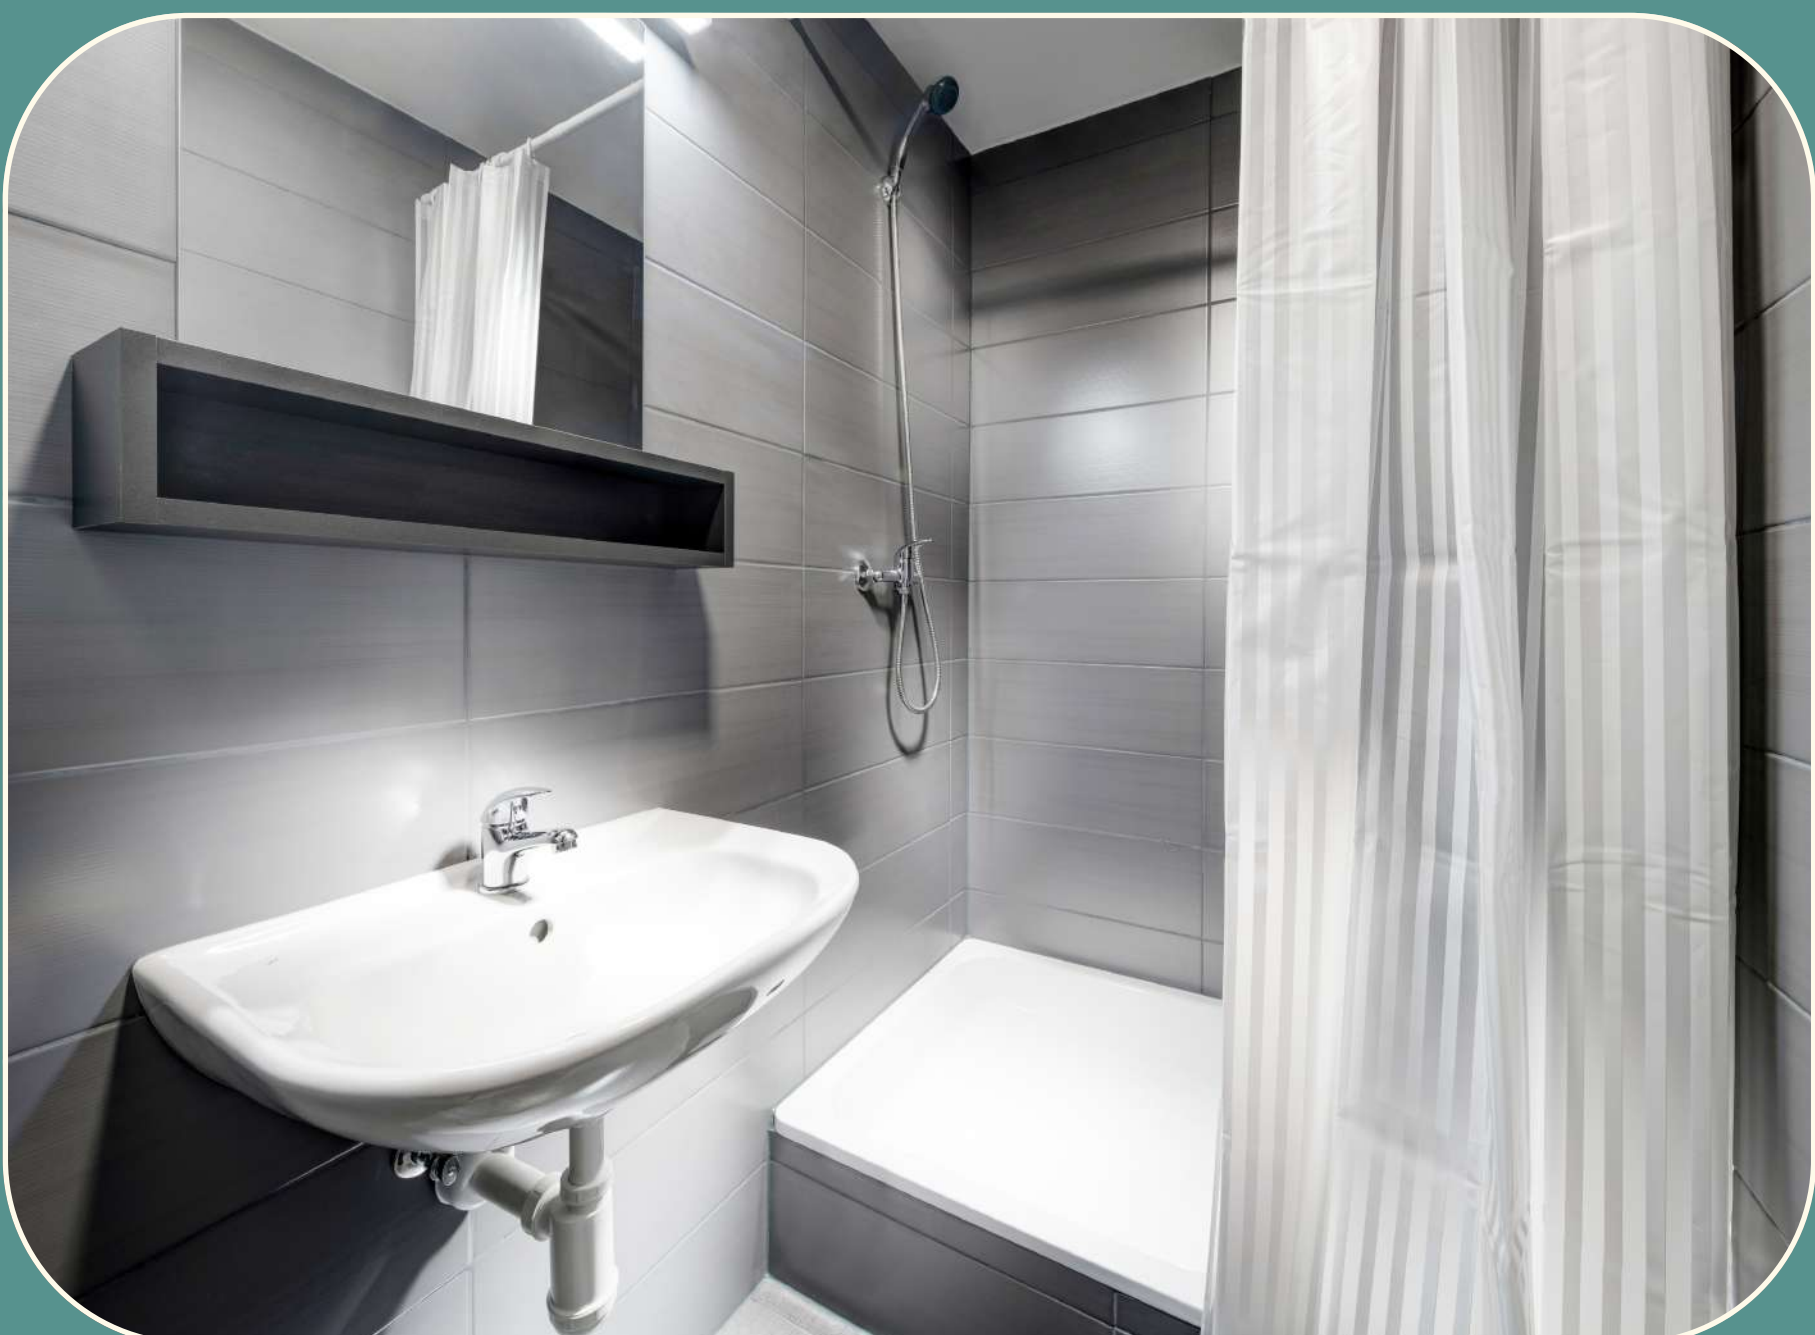

Dorm room for rent in Prague

Hostel services

- 24-hour security of the building
- 2 food and stationery outlets
- restaurant
- laundry service (extra charge)
- internet café
- wifi (extra charge)
- paid secured parking